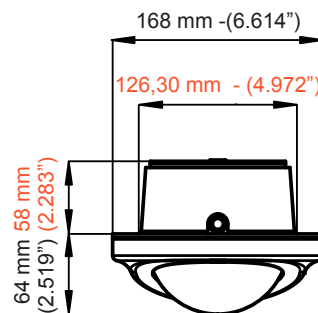

..Always Above..

new "ASTRA" compass by Riviera

BAS1 installazione ad incasso a soffitto / Over head flush mounted

CARATTERISTICHE / KEY FEATURES

Gimbal type:	Internally gimballed
Lighting:	LED 12V standard (LED 24V on request)
Reading:	Direct
Card graduations:	5°
Apparent card dia:	4" - 100 mm

CODICI ORDINAZIONE / ORDER CODES

- 62.00854.00** Nera Rosa nera / Black Black card
- 62.00854.01** Nera Rosa nera - alta velocità / Black Black card - high speed
- 62.00854.02** Bianca Rosa bianca / White White card
- 62.00854.03** Bianca Rosa bianca - alta velocità / White White card - high speed