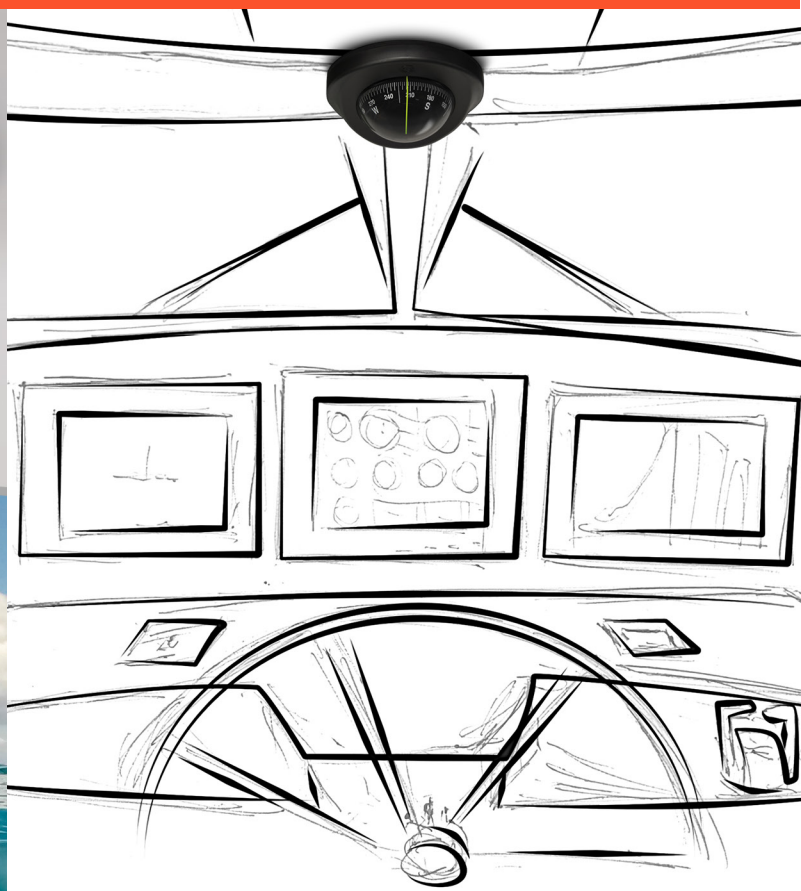

..Always Above..

new "ASTRA" compass by Riviera

BAS1 installazione ad incasso a soffitto / Over head flush mounted

CARATTERISTICHE / KEY FEATURES

Gimbal type:	Internally gimballed
Lighting:	LED 12V standard (LED 24V on request)
Reading:	Direct
Card graduations:	5°
Apparent card dia:	4" - 100 mm

CODICI ORDINAZIONE / ORDER CODES

- 62.00854.00** Nera Rosa nera / Black Black card
- 62.00854.01** Nera Rosa nera - alta velocità / Black Black card - high speed
- 62.00854.02** Bianca Rosa bianca / White White card
- 62.00854.03** Bianca Rosa bianca - alta velocità / White White card - high speed

It's a new magnetic compass made specifically for ceiling mounting.

ASTRA is the result of years of research and development in the sector of compasses for both Yachts and Work boats.

The aim was to make a compass with particular installation that could satisfy the requirements of shipyards who are continuously seeking to optimize space on the bridge which is increasingly cluttered with monitors and magnetic disturbing influence.