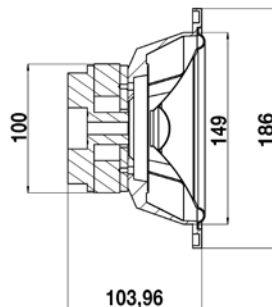

Subwoofer

Impermeabili
Impedenza 4 Ohm

Magnetico

Ferrite

Fornito singolo

Prodotto artigianale fabbricato in Italia

Garanzia 2 anni

Waterproof
Impedance 4 Ohm

Magnetic

Ferrite

Sold as single unit

Handcrafted product made in Italy

Warranty 2 years

Sospensione in gomma trattata - Supporti delle bobine in Kapton - Cestello in Ixef

Terminali placcati oro - Viti di montaggio in acciaio inox

Treated rubber Suspension - Kapton Coil supports - Ixef cone - Gold plated Terminals

Stainless steel screws - Impedenza/Impedance 4 Ohm