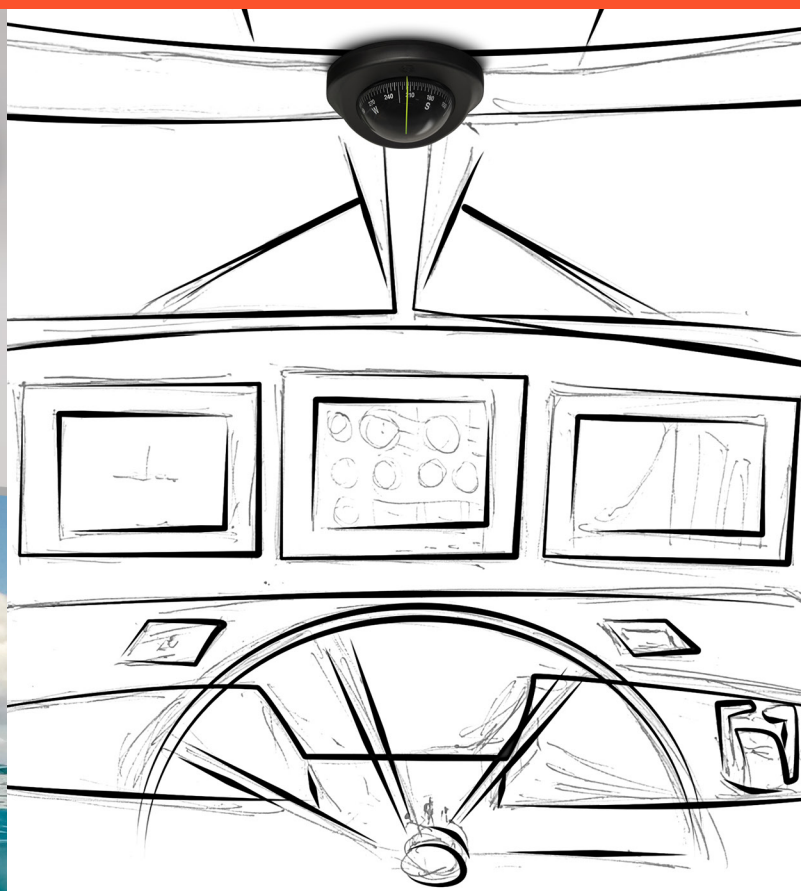

..Always Above..

new "ASTRA" compass by Riviera

BAS1 installazione ad incasso a soffitto / *Over head flush mounted*

CARATTERISTICHE / KEY FEATURES

Gimbal type:	Internally gimballed
Lighting:	LED 12V standard (LED 24V on request)
Reading:	Direct
Card graduations:	5°
Apparent card dia:	4" - 100 mm

It's a new magnetic compass made specifically for ceiling mounting.

ASTRA is the result of years of research and development in the sector of compasses for both Yachts and Work boats.

The aim was to make a compass with particular installation that could satisfy the requirements of shipyards who are continuously seeking to optimize space on the bridge which is increasingly cluttered with monitors and magnetic disturbing influence.